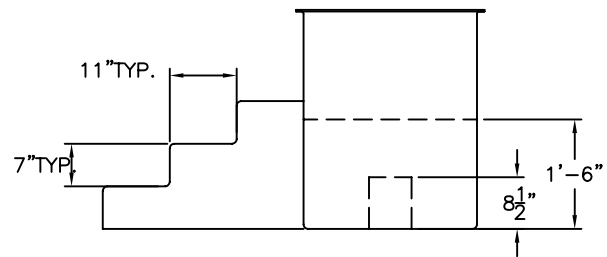

PLAN VIEW

Capacity: 100 gal.

This tank will actually hold about 175 gallons when full to the top.

SIDE VIEW

PERSPECTIVE VIEW  
 "NO SCALE"

END VIEW

SHEET  
 NO. 1 OF 1

DATE: 10-30-02	SHEET FILE NAME: NEW BAPT\EZ
DRAWN BY: JC	REVISION: 0
CHECKED BY:	APPROVED BY: