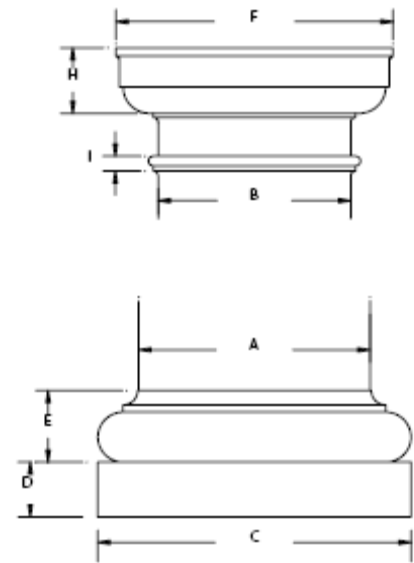

FIBERGLASS SPECIALTIES INCORPORATED
"The World's Largest Producer of Fiberglass Church Products"